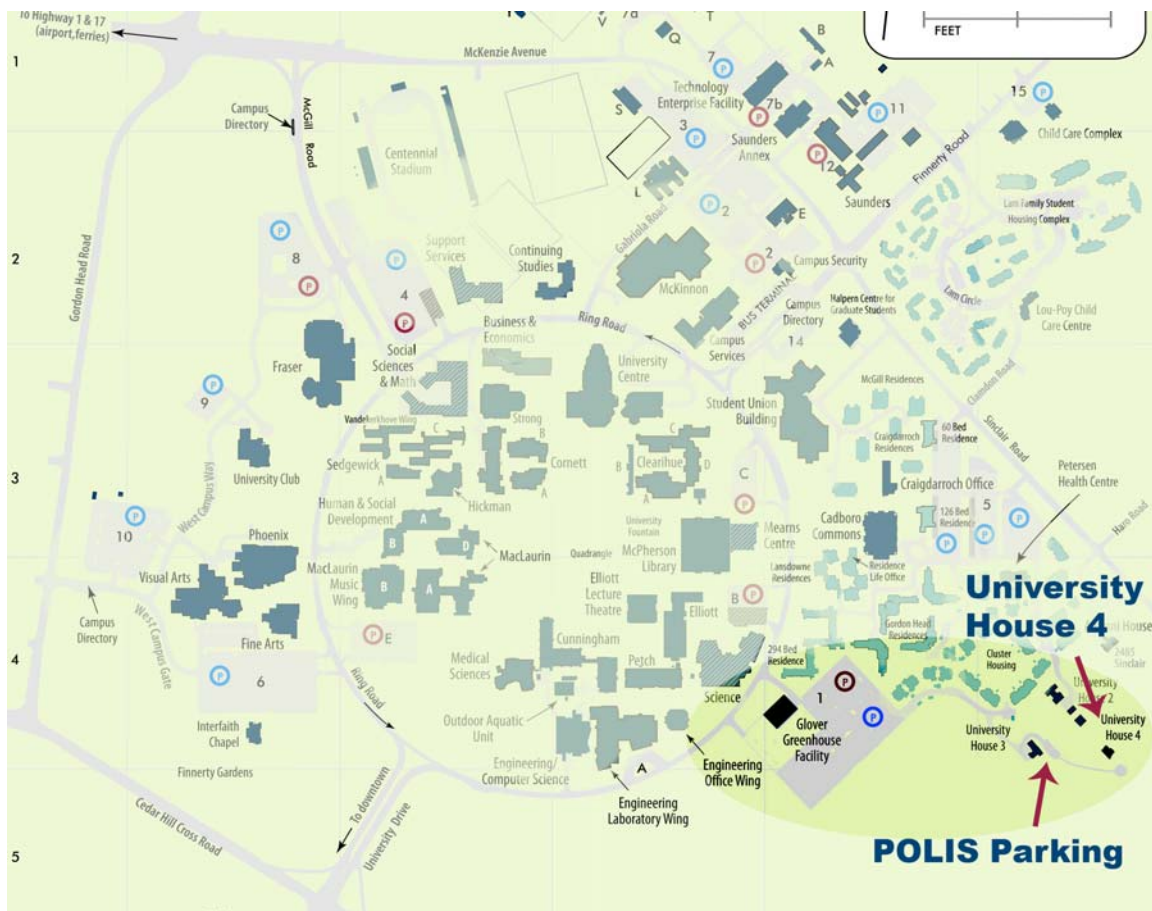

Finding POLIS at the University of Victoria

The POLIS Project on Ecological Governance is located in University House 4 in the southeast corner of the University of Victoria Campus.

Directions from University of Victoria's Ring Road

Once on Ring Road drive to Parking Lot 1. As you approach Parking Lot 1 you will see newly built engineering buildings on your left and a large greenhouse on your right. Turn right into Parking Lot 1 and be sure to stop and purchase a parking ticket from one of the automatic machines to display on your dash. Drive to the back of the parking lot and turn left and follow the signs to University House 4. The road will veer right and you will find a small parking lot to the left of University House 3. University House 4 is visible from the parking lot, and you will see a path that leads to the front door of the POLIS Project.